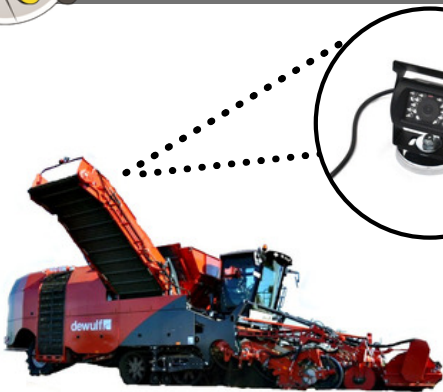

VVIC104V4

\$899

New Vision Works HD T-10 !

\$699

Complete T-10
WIRED
Camera kit

- 10" HD Touch Screen LCD Monitor
- Android Apps
- Wifi - Stream Video, Sports and Music
- One Camera Input (Quad Processor Available For Purchase).
- 700 TVL Resolution IP68 Camera
- GPS Navigation
- Headrest Mounting Bracket
- Durable Universal Mount
- Wired And Wireless Options Available.

\$799

Complete T-10
WIRELESS
Camera kit

VVIC10-W

7" Digital Wireless System

\$479

VVIC7WR

- Interference free signal.
- Records onto an SD card.
- Approx. 1 hour of recording per GB.
- Transmit up to 400 ft. with a good line of site!
- Four Camera Inputs
- 700 TVL and IP69

Baler

Harvester

Ask about Stainless Steel Brackets for Fertilizer and Sprayer Applications

Construction Safety

Ask about Affordable GPS camera bundles to display on your Tractor or Combines Monitor

For Mobile Website and to watch videos in the field - scan QR code below or type cam.farm