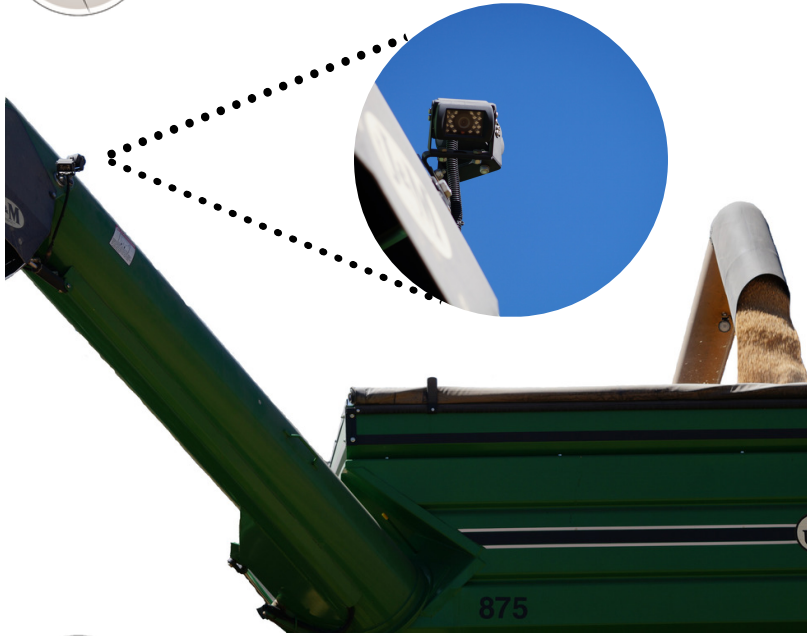

\$799

Complete T-10
WIRELESS
Camera kit

VVIC10-W

7" Digital Wireless System

\$479

VVIC7WR

- Interference free signal.
- Records onto an SD card.
- Approx. 1 hour of recording per GB.
- Transmit up to 400 ft. with a good line of site!
- Four Camera Inputs
- 700 TVL and IP69

INCREASE YOUR SAFETY AND PRODUCTIVITY

700 TVL
Resolution

Highest Resolution

IP 68
Durability Rating

Grain Cart

An IP rating or code is based on the International Electrotechnical Commission's (IEC), and is essentially a classification process rating the degree of protection offered from the security camera against any intrusion by solid and/or liquid matter. All of our cameras are submersion tested and an IP rating of 68 essentially ensures that our cameras are protected from total dust ingress and protected from long term immersion up to a specified pressure.

Baler

Harvester

Ask about Stainless Steel Brackets for Fertilizer and Sprayer Applications

Construction Safety

Ask about Affordable GPS camera bundles to display on your Tractor or Combines Monitor

For Mobile Website and to watch videos in the field - scan QR code below or type cam.farm