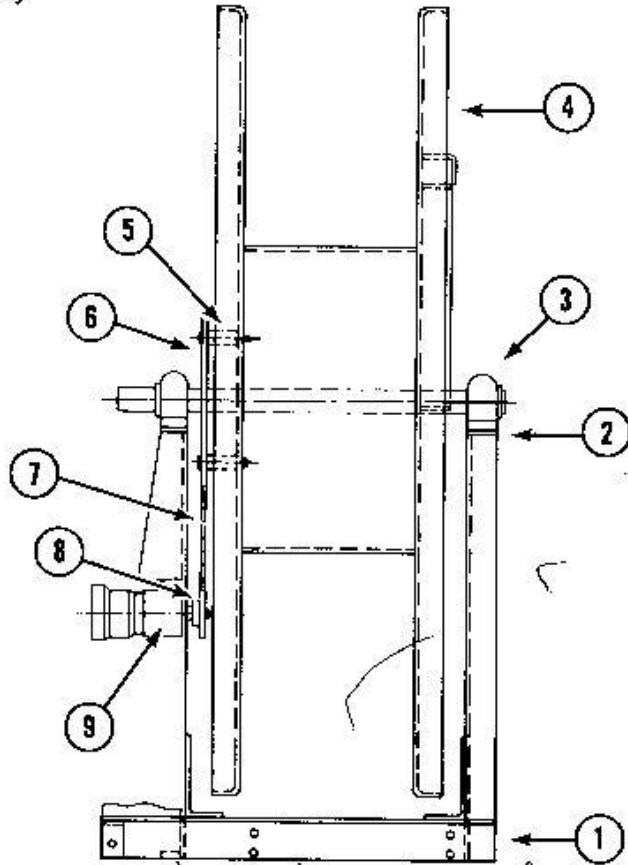

Hose reel parts list

Item No.	Part No.	Description	Quantity
1	5254010	Weldment, Hose Reel Frame	1
2	5258249	Spacer	2
3	1226243	Bearing, Ball; Cast; 1-3/4 Bore	2
4	5254000	Weldment, Hose Reel	1
5	5256616	Weldment, Spacer	2
6	5254021	Sprocket, Hose Reel	1
7	992050	Chain, No. 50 (87 Pitches)	
	1185018	Master Link	1
8	5251879	Sprocket, Drive	1
9	5253594	Hydraulic Motor	1
	5259837	Weldment, Hose reel guard	1

complete hose  
guide assembly  
(NEW) 5264558  
INCLUDES ROLLERS  
AND BRACKETS

(NEW)

Hose counter assembly

5264560 counter KIT complete

Item No.	Part No.	Description	Quantity
1	5251021	Hose counter	1
2	2328348	Counter wheel	1
3	1282231	Counter	1
4	1282233	Rubber hose 3/16 I.D. x 3/8 O.D. x 1/4 L.G.	1
5	117890	Socket H.D. set Scr. #10-32 NF x 3/16 L.G.	2
6	1282946	Steel rod 5/16 x 5-1/2 L.G.	1
7	1257228	Spring	2
8	1111624	HHCS 1/2-13 NC x 6" lg.	1
9	1120242	Hex. nut 1/2-13 NC ESNA	1
10	1118040	RD HD mach. scr. #6-32NC x 9/16 lg.	4
11	1177246	Lockwashers #6	4
12	1109764	Hex nut 6-32 NC	4
13	5251022	Latch	1
14	1120238	Hex nut 1/4-20 NC ESNA	1