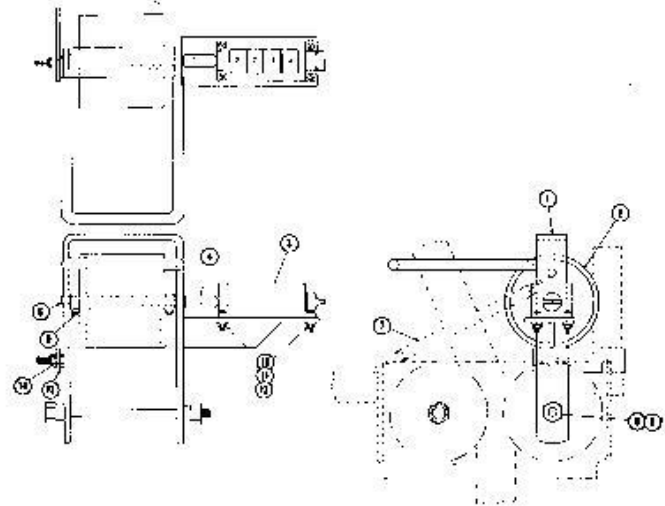

Hose reel parts list

Item No.	Part No.	Description	Quantity
1	5254010	Weldment, Hose Reel Frame	1
2	5258249	Spacer	2
3	1226243	Bearing, Ball; Cast; 1-3/4 Bore	2
4	5254000	Weldment, Hose Reel	1
5	5256616	Weldment, Spacer	2
6	5254021	Sprocket, Hose Reel	1
7	992050	Chain, No. 50 (87 Pitches)	
	1185018	Master Link	1
8	5251879	Sprocket, Drive	1
9	5253594	Hydraulic Motor	1
	5259837	Weldment, Hose reel guard	1

complete hose  
guide assembly  
(NEW) 5264558  
INCLUDES ROLLERS  
AND BRACKETS

(NEW)

Hose counter assembly

5264560 counter KIT complete

Item No.	Part No.	Description	Quantity
1	5251021	Hose counter	1
2	2328348	Counter wheel	1
3	1282231	Counter	1
4	1282233	Rubber hose 3/16 I.D. x 3/8 O.D. x 1/4 L.G.	1
5	117890	Socket H.D. set Scr. #10-32 NF x 3/16 L.G.	2
6	1282946	Steel rod 5/16 x 5-1/2 L.G.	1
7	1257228	Spring	2
8	1111624	HHCS 1/2-13 NC x 6" lg.	1
9	1120242	Hex. nut 1/2-13 NC ESNA	1
10	1118040	RD HD mach. scr. #6-32NC x 9/16 lg.	4
11	1177246	Lockwashers #6	4
12	1109764	Hex nut 6-32 NC	4
13	5251022	Latch	1
14	1120238	Hex nut 1/4-20 NC ESNA	1

2 = 5264559 Roller  
1 = 5264558 ASY  
COMPLETE