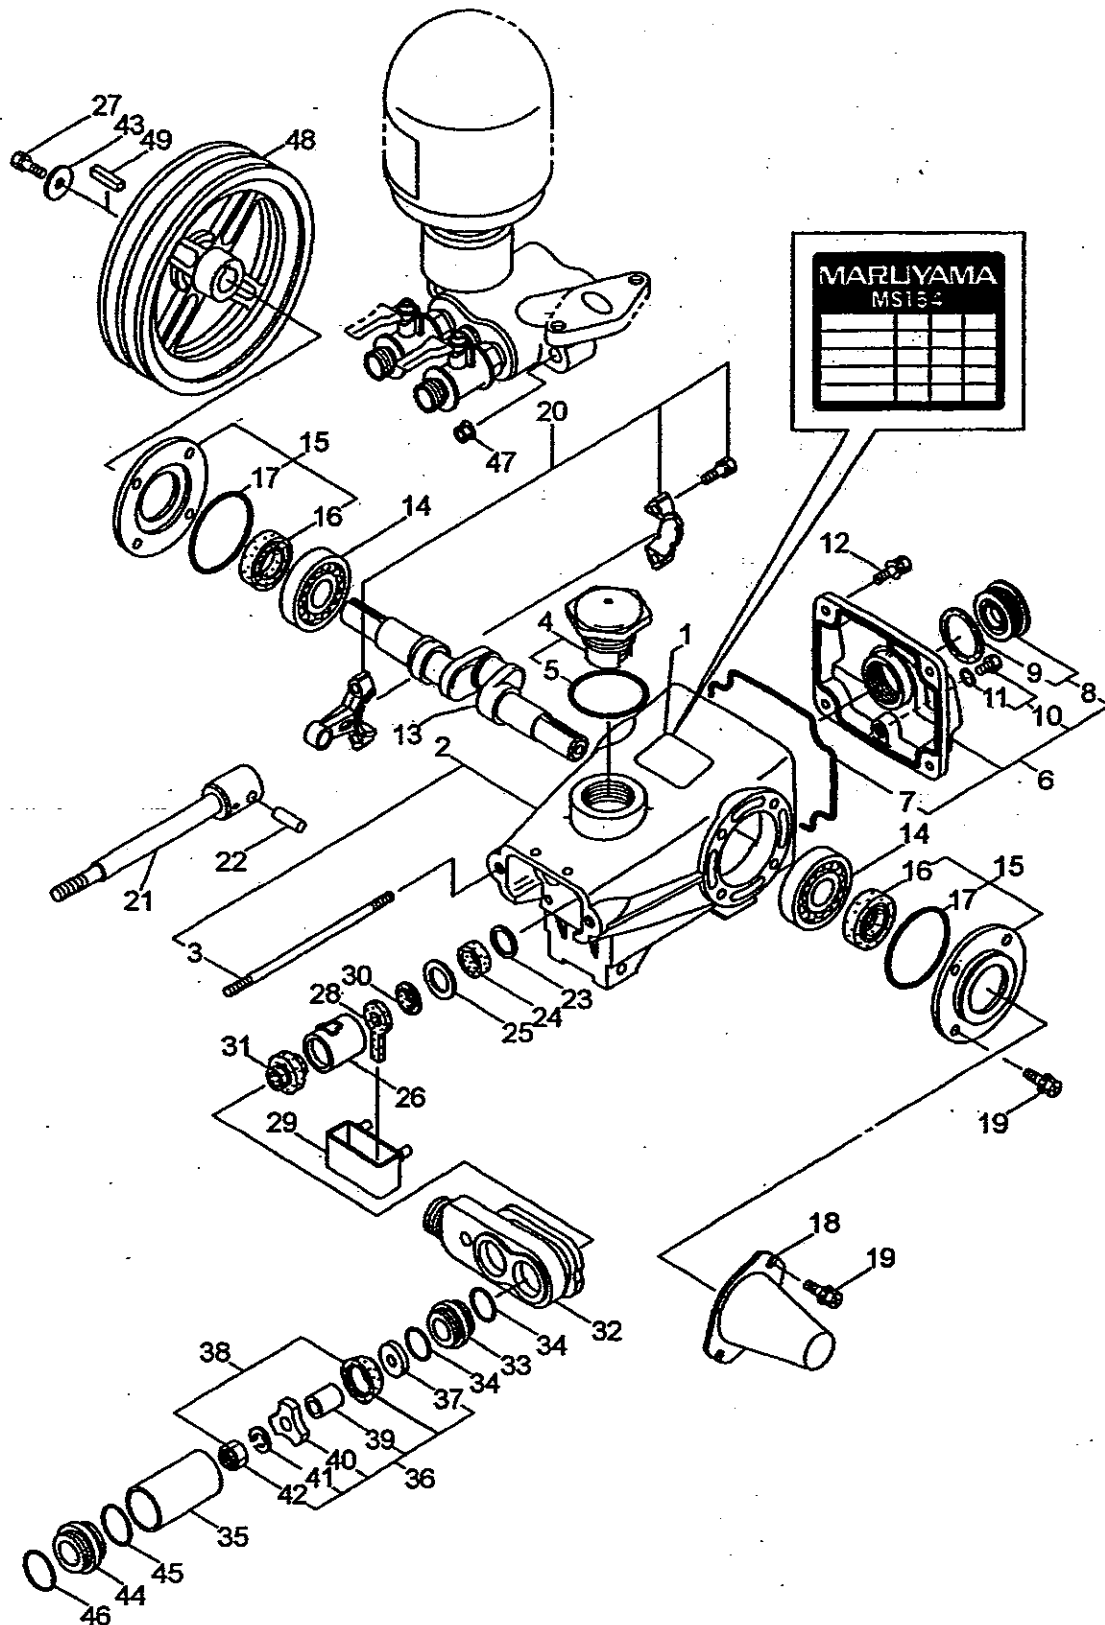

PUMP ASSEMBLY

PUMP ASSEMBLY

Ref No.	Part No.	Description	Q'ty	Notes
1	120406	Label	1	MS154
2	120407	Crankcase	1	INCL 3
3	014051	Stud	2	M8X130X16X18
4	091264	Oil Filler Cap	1	INCL 6
5	014177	O-Ring, Oil Filter Cap	1	P35
6	120409	Crankcase Rear Cover Assy.	1	INCL 7-11
7	106963	O-Ring	1	
8	092241	Oil Gauge Assy.	1	INCL 9
9	044428	Packing	1	25X34X12.5
10	091376	Drain Plug	1	INCL 11
11	023170	O-Ring	1	P12.5
12	092519	Bolt	4	M6X16
13	103383	Crankshaft	1	
14	014487	Bearing	2	#6304
15	091581	Oil Seal Case Assy.	2	INCL 16,17
16	024159	Oil Seal	2	D204010
17	026536	O-Ring, Oil Seal Case	2	51.8X1.5
18	025130	Shaft Protector	1	
19	092519	Bolt	8	M6X16
20	116931	Connecting Rod Assy.	2	
21	120417	Piston Rod	2	
22	016948	Piston Pin	2	9X22L
23	020017	Washer	2	17X24X1.2
24	025461	Oil Seal	2	S10.5247
25	026854	Washer	2	20X28X1.2
26	028033	Seal Packing Retainer	2	
27	092521	Bolt	1	M8X20
28	027711	Felt Packing	2	
29	028034	Oil Pan	1	
30	026853	Packing	2	
31	100015	Seal Packing	2	
32	028035	Cylinder Manifold	1	
33	016957	Pipe Receiver	2	
34	015862	O-Ring	4	P21
35	022929	Cylinder Pipe	2	25X28.5X55L
36	629356	Inlet Valve Assy.	2	INCL 37-42
37	014122	Suction Valve Seat	2	6.1X20X12.8
38	632586	Piston Packing Set	2	INCL 39-42
39	027499	Suction Valve Collar	2	6X8.5X10L
40	027500	Piston Retainer	2	
41	015849	Spring Washer	2	M6
42	046365	Nylon Nut	2	M6
43	100836	Washer	1	8.5X30X13.2
44	022931	Pipe Receiver	2	
45	015862	O-Ring	2	P21
46	023172	O-Ring	2	P22
47	101804	Nut	2	M8
48	100837	V-Pulley	1	152-AX2
49	014543	Key	1	5X5X25L