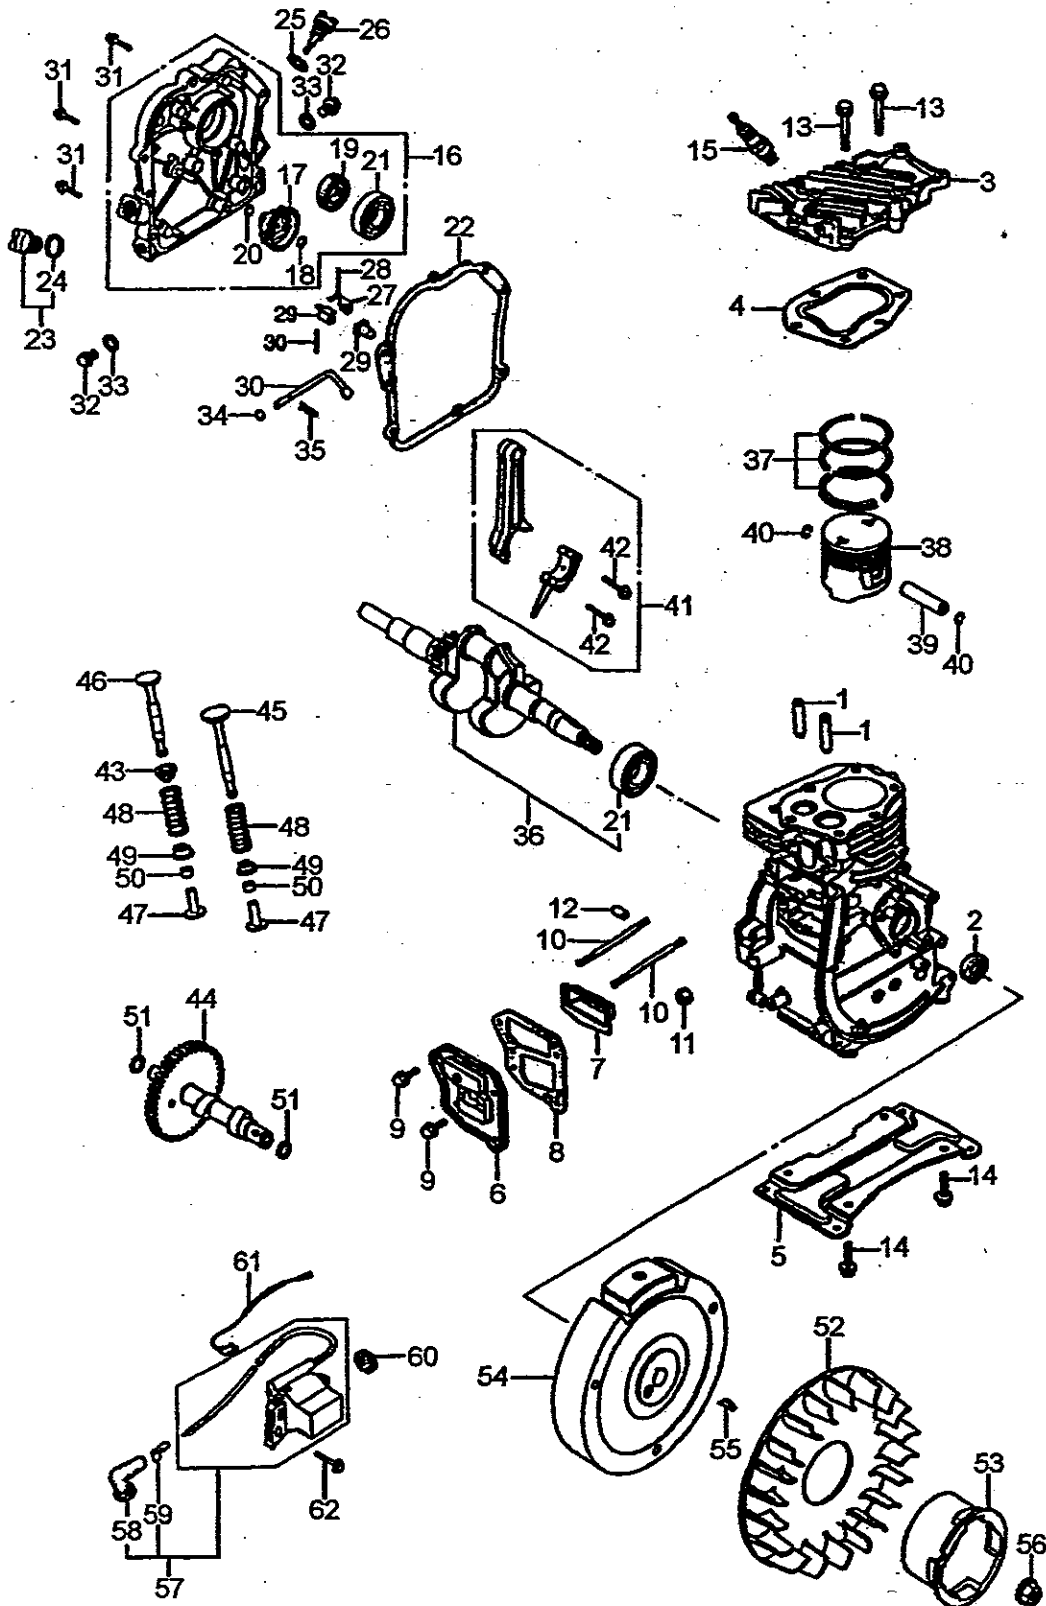

ENGINE (CYLINDER, PISTON, & FLYWHEEL)

ENGINE(CYLINDER, PISTON, & FLYWHEEL)

Ref No.	Part No.	Description	Q'ty	Notes
1	586466	Valve Guide	2	
2	991195	Oil Seal	1	
3	632708	Cylinder Head	1	
4	586468	Cylinder Head Gasket	1	
5	998209	Engine Bed	1	
6	998208	Tappet Room Cover	1	
7	998206	Inner Separator Assy	1	
8	622210	Tappet Cover Gasket	1	
9	990464	Bolt	4	
10	990468	Stud Bolt	2	5X80
11	990480	Oil Seal	1	
12	990497	Dowel Pin	2	8X14
13	632709	Flange Bolt	6	
14	622211	Flange Bolt	4	8X18
15	632710	Spark Plug	1	BRMR4A(RCJ8Y)
16	632711	Crankcase Cover Assy.	1	INCL.17-21
17	998194	Governor Weight Hold	1	
18	625895	Governor Holder Clip	1	
19	991195	Oil Seal	1	
20	990493	Plain Washer	1	
21	990507	Bearing	1	#6203
22	622214	Case Cover Gasket	1	
23	626335	Oil Filler Cap Assy.	1	INCL. 24
24	626334	Oil Filler Cap Packing	1	
25	998201	Oil Filler Cap Packing	1	
26	632712	Oil Filler Cap	1	
27	990405	Governor Weight	2	
28	998195	Governor Weight Pin	2	
29	998196	Governor Slider	1	
30	990408	Governor Arm Shaft	1	
31	998198	Flange Bolt	6	
32	998200	Drain Plug Bolt	2	
33	998199	Drain Plug Washer	2	
34	998197	Plain Washer	1	
35	990496	Lock Pin	1	
36	622219	Crankshaft Comp.	1	INCL. 21
37	586528	Piston Ring Set	1	
38	586532	Piston	1	
39	990368	Piston Pin	1	
40	990369	Piston Pin Clip	2	
41	998185	Connecting Rod Assy	1	INCL. 42
42	998186	Connection Rod Bolt	2	
43	632713	Valve Stem Seal	1	
44	586540	Camshaft Comp.	1	
45	632714	Inlet Valve	1	
46	632715	Exhaust Valve	1	
47	632716	Valve Lifter	2	
48	990378	Valve Spring	2	
49	998191	Valve Spring Retainer	2	
50	990380	Tappet Clearance Adjuster	2	3.15
50	990381	Tappet Clearance Adjuster	2	3.25
50	990382	Tappet Clearance Adjuster	2	3.34
50	990383	Tappet Clearance Adjuster	2	3.43
50	990384	Tappet Clearance Adjuster	2	3.52
50	990385	Tappet Clearance Adjuster	2	3.61
50	990386	Tappet Clearance Adjuster	2	3.72
50	990387	Tappet Clearance Adjuster	2	3.82

Ref No.	Part No.	Description	Q'ty	Notes
51	998184	Washer	2	12
52	622216	Cooling Fan	1	
53	632728	Starter Pulley	1	
54	632729	Flywheel Comp.	1	
55	632730	Woodruff Key	1	3X5
56	998219	Flange Nut	1	12
57	622217	Ignition Coil Assy.	1	INCL.58,59
58	622218	Ignition Cap	1	
59	990460	Plug Terminal	1	
60	998213	Hi-Tension Cord Grom	1	
61	998215	Stop Switch Cord	1	
62	998214	Flange Bolt	2	6X25