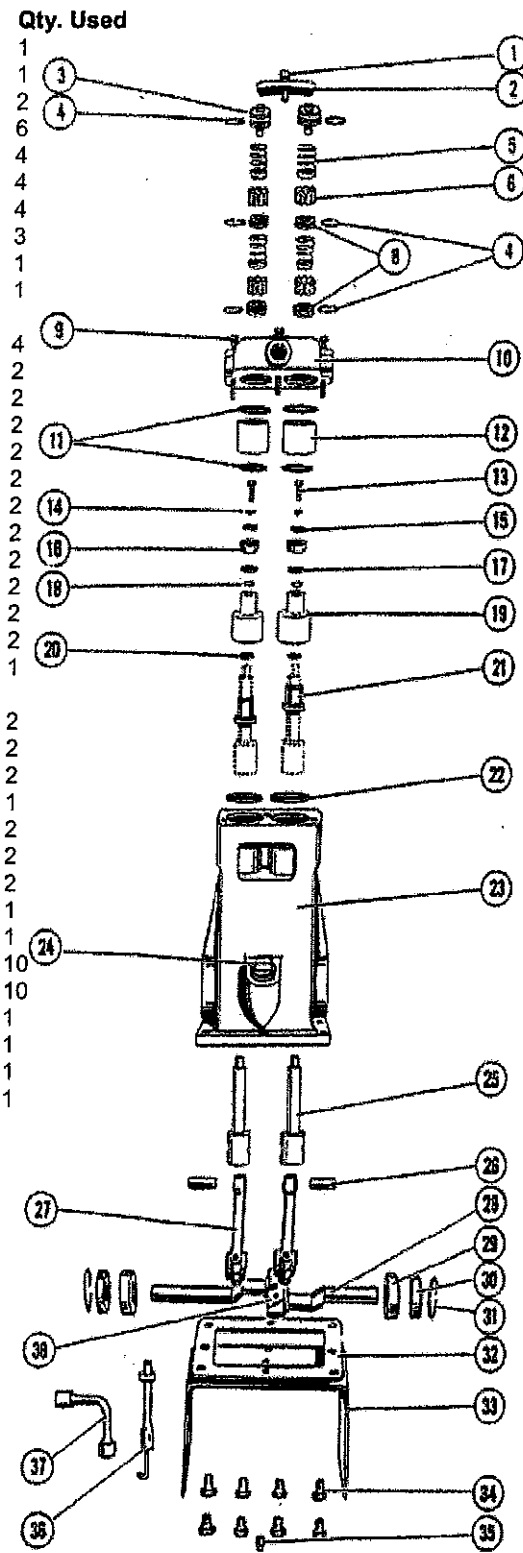

R5A PUMP

EFFECTIVE: 20070101

MODEL R 5A PUMP

Parts Breakdown

Ref. No.	Part No.	Description	Qty. Used
1	0-0513	Cap screw, 1/2" - 13 x 1 1/2"	1
2	1255887	Clamp, valve cover	1
3	1219614	Cover, valve	2
4	1177394	O-ring, 1 3/16" OD	6
5	5253499	Disc and spring assembly	4
6	1219610	Cage, valve	4
8	1219615	Seat, valve	4
9	0-0224	Cap screw, 3/8" x 5	3
10	1225965	Valve chamber	1
	1228799	Valve chamber assembly (includes all valve parts)	1
11	1280026	Gasket, cylinder	4
12	1216832	N/A Cylinder, 1 3/8" ID (ceramic) 7/8	2
13	1112014	Cap screw, 5/16" - 18 x 7/8" SS	2
14	0-0040	Lock washer, 5/16"	2
15	5257217	Washer, packing	2
16	1253428	Plunger packing (cup)	2
17	1267385	Washer, packing back-up	2
18	1185360	O-ring, 3/4" diam.	2
19	1279148	Umbrella (plastic)	2
20	1269388	Washer, umbrella	2
21	1218743	Sleeve, crosshead (plastic)	2
22	1267613	N/A Adapter, cylinder	2
23	1278187	Case, model 5A pump	1
24	1-1472	Plug, 3/4"	2
25	1216823	Crosshead	2
26	1219650	Wrist pin	2
27	1219371	Connecting rod assembly	2
28	1257438	Crankshaft, model 5A pump	1
29	1187873	Bearing	2
30	1187874	Oil seal	2
31	1118727	Snap ring	2
32	1216820	Gasket, pump base	1
33	1219855	Mounting base, pump	1
34	1106912	N/A Cap screw, 3/8" - 16 x 5/8"	10
	0-0020	Lock washer, 3/8"	10
35	1187316	Plug, 1/8" pipe (brass)	1
36	1250638	Puller, valve seat	1
38	1220366	Oil slinger	1
	1220775	N/A Name plate, pump (not shown)	1