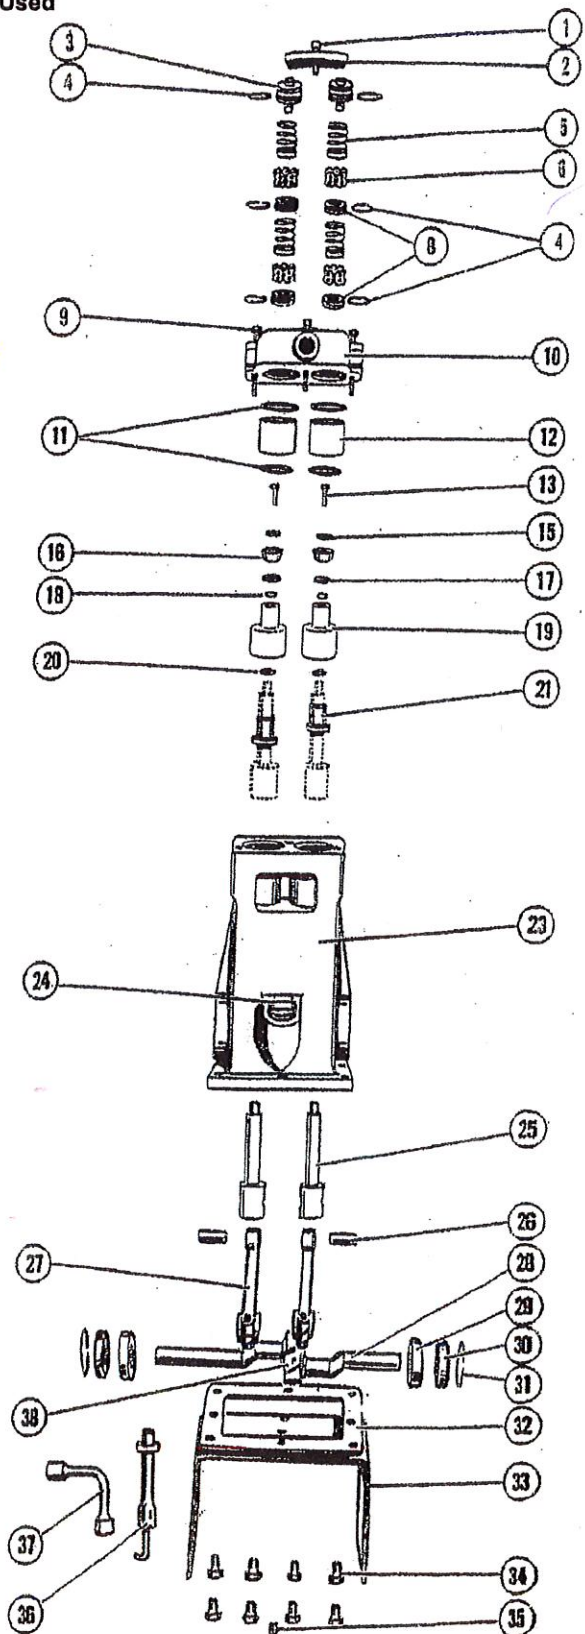

MODEL R 5B PUMP
Parts Breakdown

Ref. No.	Part No.	Description	Qty. Used
1	0-0513	Cap screw, 1/2" - 13 x 1 1/2"	1
2	1255887	Clamp, valve cover	1
3	1219614	Cover, valve	2
4	1177394	O-ring, 1 3/16" OD	6
5	5253499	Disc and spring assembly	4
6	1219610	Cage, valve	4
8	1219615	Seat, valve	4
9	0-0224	Cap screw, 3/8" x 5	3
10	1241397	Valve chamber	1
	1241402	Valve chamber assembly (includes all valve parts)	1
11	A91684	Gasket, cylinder	4
12	1249654	Cylinder, 1 3/8" ID (ceramic) <i>2 1/8</i>	2 <i>oo</i>
13	1284516	Cap screw, 5/16" - 18 x 7/8" SS	2
15	5257217	Washer, packing	2
16	1253428	Plunger packing (cup)	2
17	1282558	Washer, packing back-up	2
18	1101339	O-ring, 3/4" diam.	2
19	1279148	Umbrella (plastic)	2
20	1269388	Washer, umbrella	2
21	1218743	Sleeve, crosshead (plastic)	2
23	1278187	Case, model 5A pump	1
24	1-1471	Plug, 3/4" black	1
25	1216823	Crosshead	2
26	1219650	Wrist pin	2
27	1219371	Connecting rod assembly	2
28	1257438	Crankshaft, model 5A pump	1
29	1187873	Bearing	2
30	1187874	Oil seal	2
31	1118727	Snap ring	2
32	1216820	Gasket, pump base	1
33	1219855	Mounting base, pump	1
34	0-0286	Cap screw, 3/8" - 16 x 3/4"	10
	0-0020	Lock washer, 3/8"	10
35	1187316	Plug, 1/8" pipe (brass)	1
36	1250638	Puller, valve seat	1
38	1220366	Oil slinger	1

*Do not need
oil slinger
with new crank
shaft*

Before 2006

- *1220366 ① oil slinger*
- *320502 ② cap screw*
- *1174576 ② Hex nut*
- *5274118 ① slinger strip*